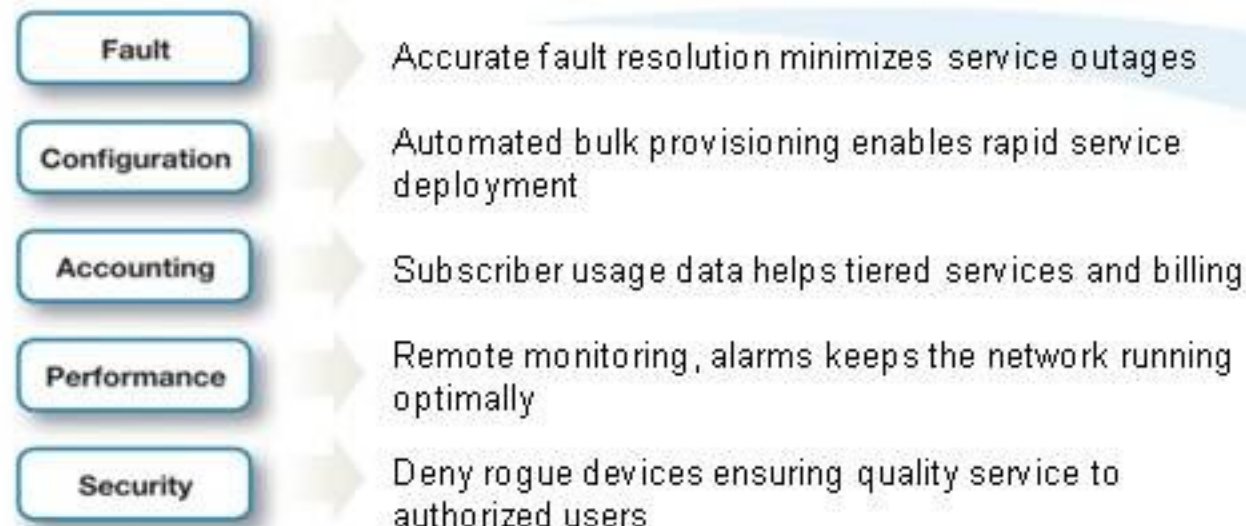

Network and Service Management

- Aperto **WaveCenter EMS Pro** – one platform for managing both 16d and 16e elements
- Use existing business and operational support systems for service provisioning and management
- Scalable platform and full FCAPS functionality to extract the maximum potential of PacketMAX